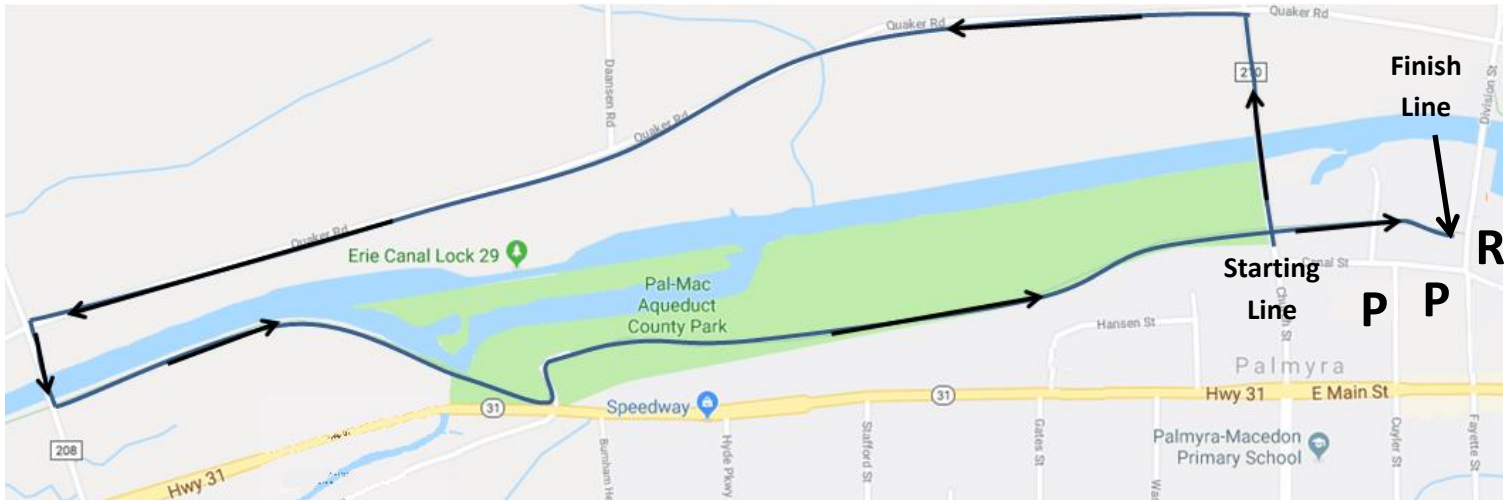

Jolly Roger 5k Course Map

- Start on Maple Ave - 50 feet from intersection of canal trail.
- Head North on Maple Ave.
- Turn Left onto Quaker Rd.
- Turn Left onto Walworth Rd.
- Turn Left onto Erie Canal Towpath.
- Finish 50 feet from Erie Canal Towpath intersection with Division Street.

Parking is located off Market Street and Williams Street (Denoted with P)

Registration is located near the Finish Line (Denoted with R)